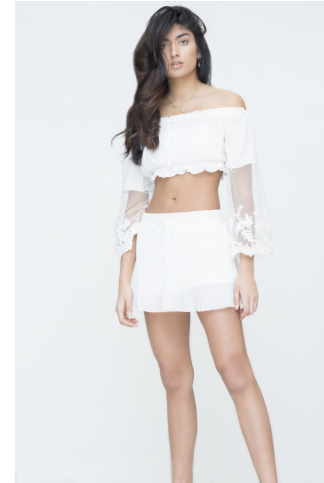

Sonam Patel

Height : 5'8" / 173 cm | Bust : 30" / 76 cm | Waist : 23.5" / 60 cm | Hips : 34.5" / 88 cm | Shoe : 8.0 US / 6.0 UK | Hair Colour : Light Brown | Eyes : Brown

Sonam Patel

Height : 5'8" / 173 cm | Bust : 30" / 76 cm | Waist : 23.5" / 60 cm | Hips : 34.5" / 88 cm | Shoe : 8.0 US / 6.0 UK | Hair Colour : Light Brown | Eyes : Brown