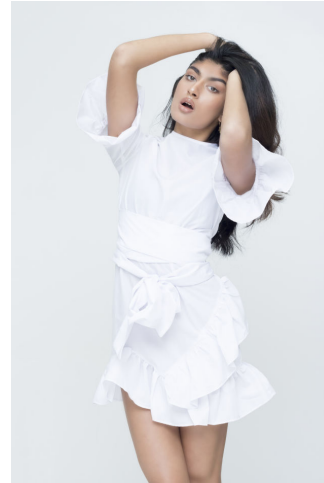

Sonam Patel

Height : 5'8" / 173 cm | Bust : 30" / 76 cm | Waist : 23.5" / 60 cm | Hips : 34.5" / 88 cm | Shoe : 8.0 US / 6.0 UK | Hair Colour : Light Brown | Eyes : Brown

Sonam Patel

Height : 5'8" / 173 cm | Bust : 30" / 76 cm | Waist : 23.5" / 60 cm | Hips : 34.5" / 88 cm | Shoe : 8.0 US / 6.0 UK | Hair Colour : Light Brown | Eyes : Brown