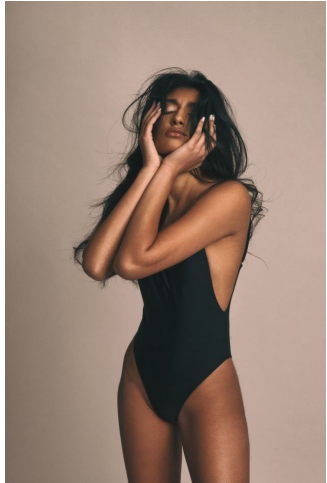

Sonam Patel

Height : 5'8" / 173 cm | Bust : 30" / 76 cm | Waist : 23.5" / 60 cm | Hips : 34.5" / 88 cm | Shoe : 8.0 US / 6.0 UK | Hair Colour : Light Brown | Eyes : Brown

Sonam Patel

Height : 5'8" / 173 cm | Bust : 30" / 76 cm | Waist : 23.5" / 60 cm | Hips : 34.5" / 88 cm | Shoe : 8.0 US / 6.0 UK | Hair Colour : Light Brown | Eyes : Brown